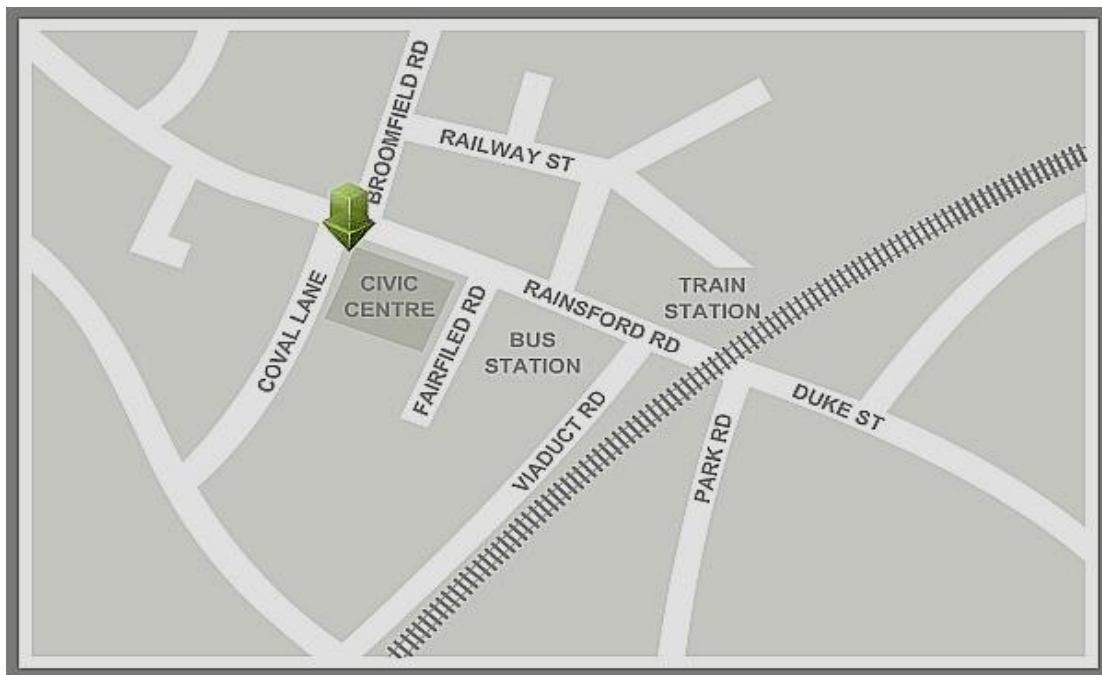

WRITTLE COLLEGE SHUTTLE SERVICE

Writtle College currently operates a free shuttle bus service from and to Chelmsford Railway/Bus Station area on a first come first serve basis during FE term times only. The minibuses stop in Coval Lane, Chelmsford,(by the Council Offices). There is no need to book a place on this service.

Pick up location:

SERVICE OPERATIONAL TIMES:

MORNING 8:15 – 9:15 AM MON-FRI

(Due to the high demand for the service it is the responsibility of the student to reach the pickup point as early as possible to leaving ample time to gain transport to reach the College in time for the start of the College day).